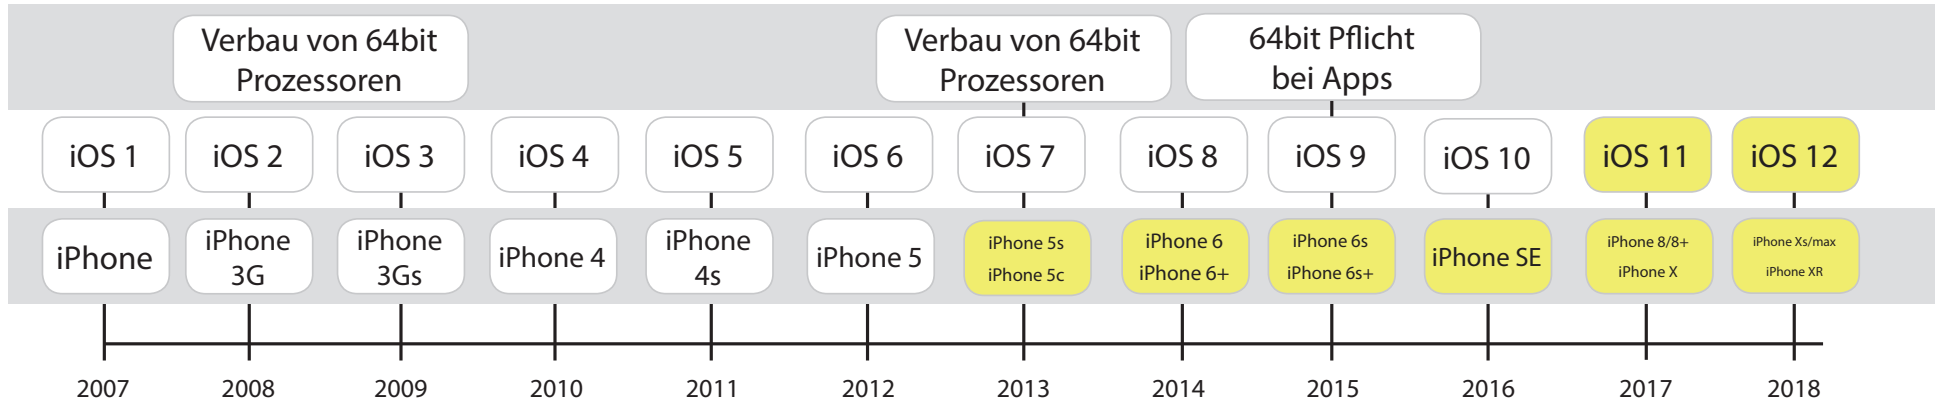

BROWSER

„LTS“
Long Term
Support

CONTENT MANAGEMENT

iOS

Android