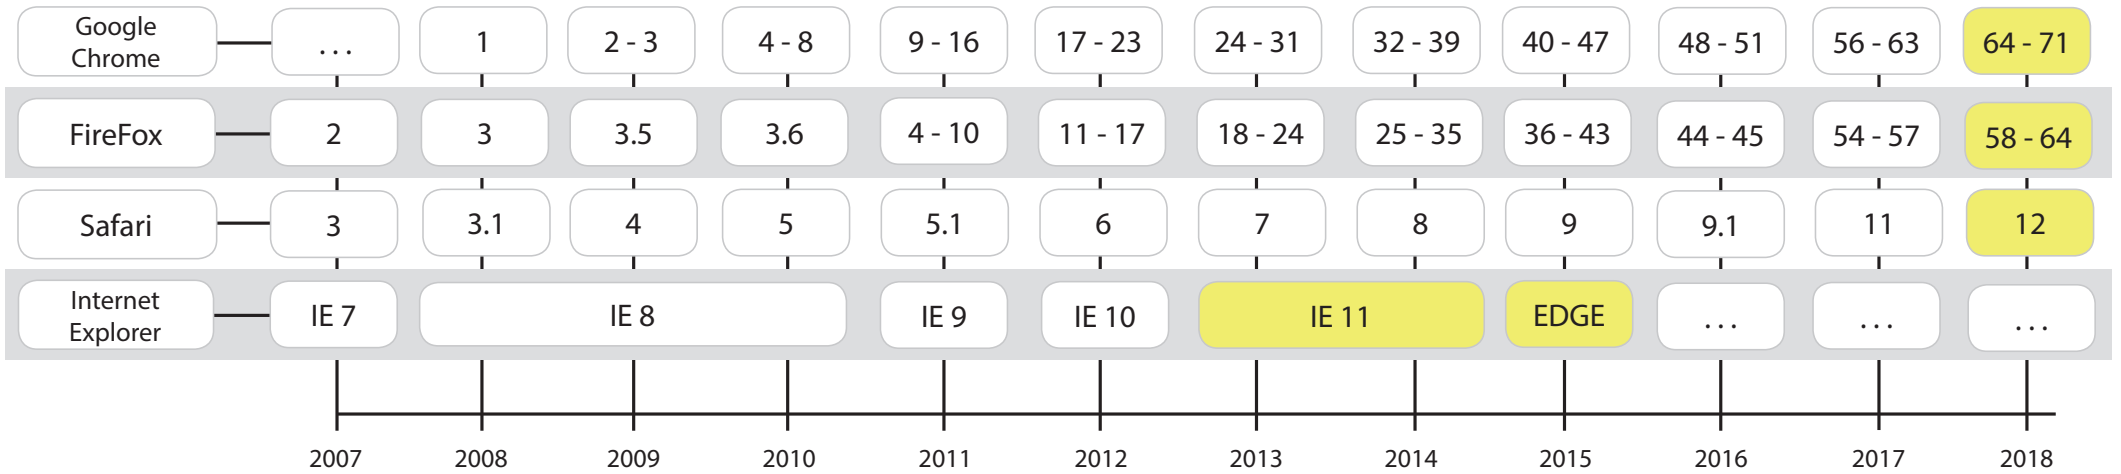

BROWSER

„LTS“
Long Term
Support

CONTENT MANAGEMENT

iOS

Android